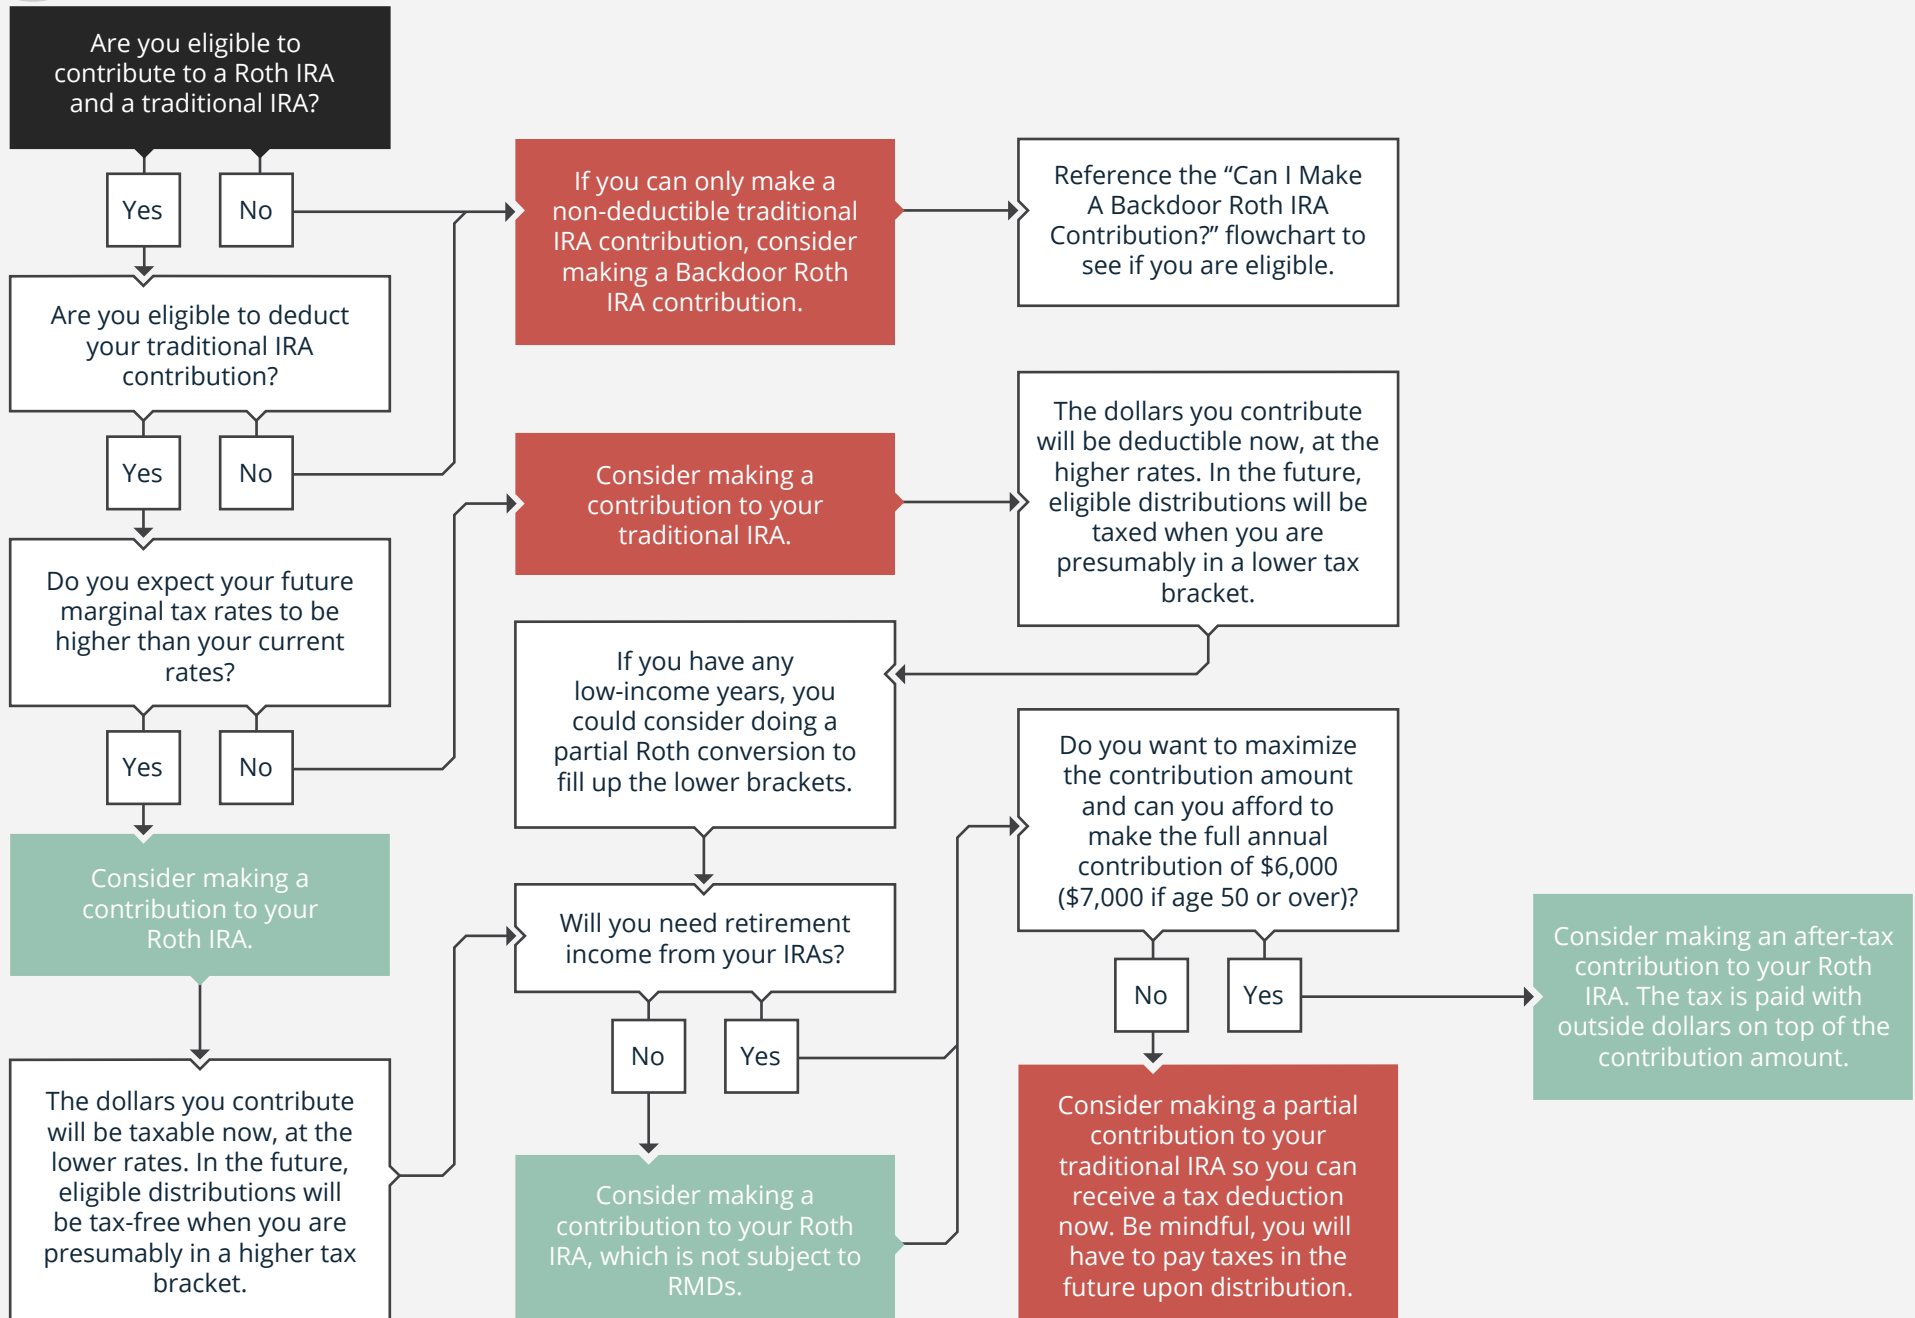

Start Here

James Vermillion

283 Lincoln Avenue Suite 102 Lexington, KY 40502

james@vermillionprivatewealth.com | 859.684.2511 | www.vermillionprivatewealth.com